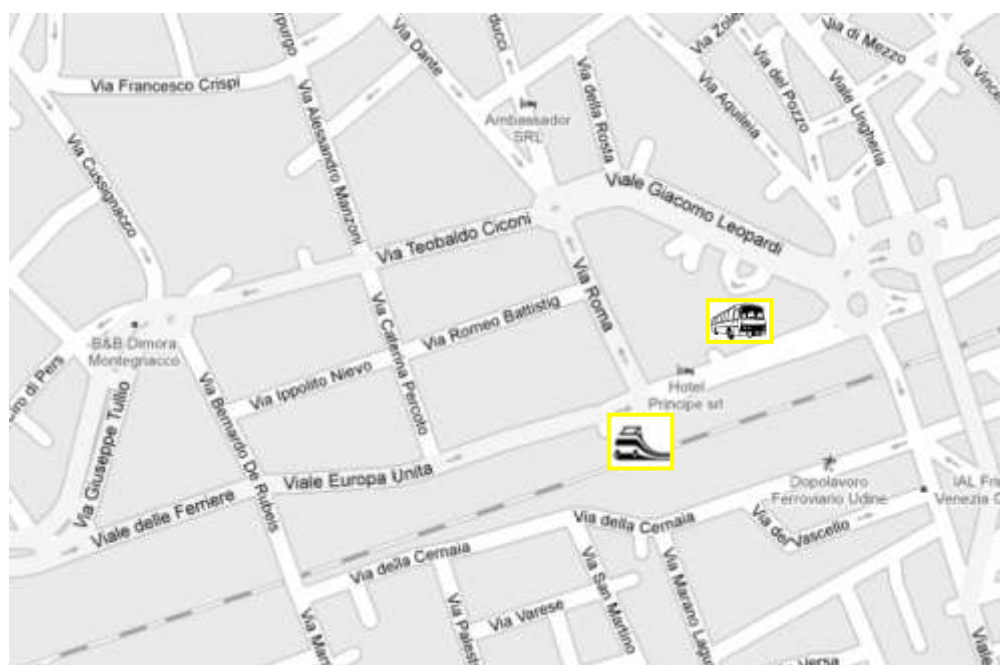

Antonini Palace (the University seat in which will be the Welcome)

Via Gemona – 33100 Udine

Student Dormitory & Canteens:

Renati Student Doritory & Canteen (your accommodation and canteen for dinners)
Via Tomadini, 5 – 33100 Udine

Rizzi Campus Canteen (your canteen for lunches)
Via delle Scienze, 208 – 33100 Udine

Stations

Train Station

Viale Europa Unita, 46 – 33100 Udine

<http://www.ferroviedellostato.it>

Bus Station

Viale Europa Unita, 45 – 33100 Udine